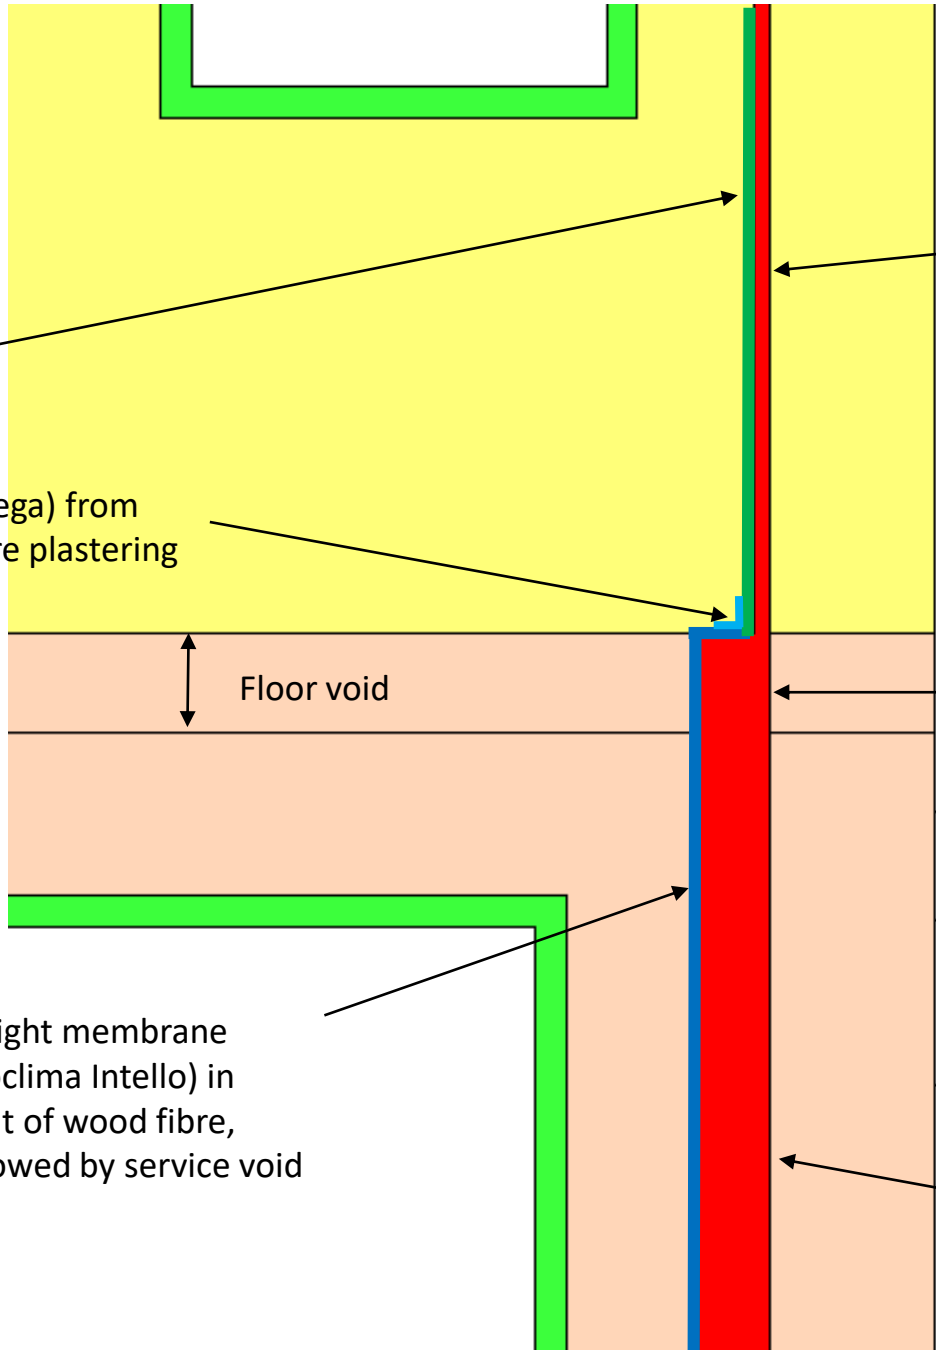

**Thermal & airtightness continuity of wall insulation at intermediate floors – e.g. southwest corner**

Plaster layer over Spacetherm, all board joints taped as well as over every fixing

Plasterable tape (Proclima Contega) from membrane to Spacetherm before plastering Spacetherm boards

Spacetherm Wallboard with 20mm Aerogel

Wood fibre spans floor void to link up with Spacetherm

Wood fibre 100mm

Airtight membrane (Proclima Intello) in front of wood fibre, followed by service void

Floor void